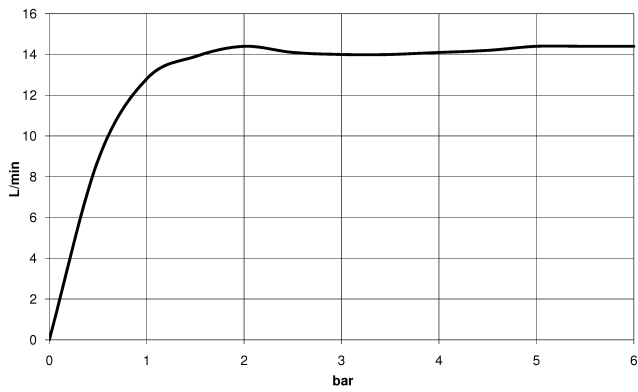

MADISON Showerpipe with shower thermostat without hand shower - Brushed Platinum

MADISON

34 459 360

- shower with fixed riser projection 420mm
- rain shower Ø 200 mm
- rain shower with anti-scale system
- max. rainshower flow 14 l/min
- Function from: 8 l/min
- rotary diverter for fixed-riser shower/hand shower
- height of fittings up to rain shower (bottom edge) 985mm
- height of fittings up to top edge of elbow 1160mm
- two-part push-on rosette Ø 65 mm
- rosette for shower holder Ø 65mm
- rosette for wall mounting Ø 60mm
- gauge 150 mm - 13 mm
- metal shower hose 1250mm with integrated anti-twist protection
- 1/2" connection
- Pipe diameter 20 mm

This article does not include a hand shower!

Intrinsic protection against back flow.

NOTE: The handles must be ordered separately from the fittings!

34 459 360
1:10

Flow rate chart

Certificates

LGA_38665.

MADISON Showerpipe with shower thermostat without hand shower - Brushed
Platinum