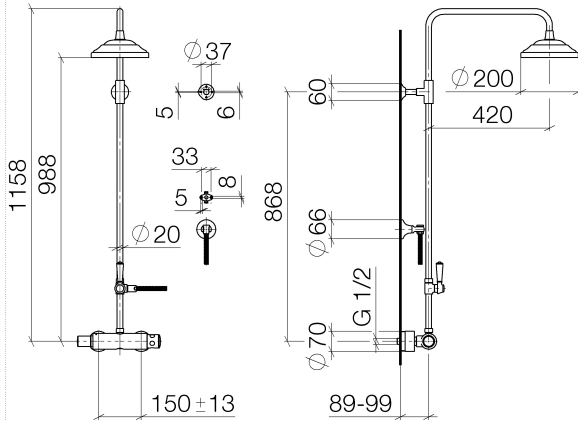

34 459 360
1:10