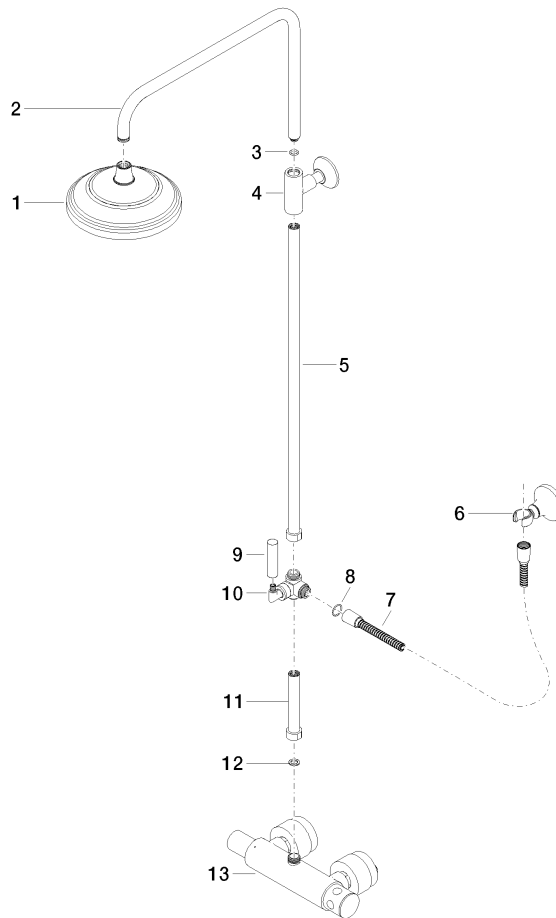

MADISON Showerpipe with shower thermostat without hand shower - Brushed
Platinum

MADISON

34 459 360
Parts for other
finishes can be found
here: [Chrome](#)

MADISON Showerpipe with shower thermostat without hand shower - Brushed Platinum

MADISON

34 459 360

Spare parts list

No.	Item Number	Name	Quantity used	Delivery time
1	04 12 05 038 01-06	shower	1	60
2	04 28 22 101 20-06	spout	1	10
3	90 14 10 011 00 90	seal	1	2
4	90 17 11 037 01-06	holder	1	-
Spare part can no longer be ordered, please order the replacement item				
5	90 28 22 104 00-06	pipe	1	-
Spare part can no longer be ordered, please order the replacement item				
6	90 17 09 045 01-06	diverter	1	10
7	09 30 30 064-06	screw	1	10
8	09 18 20 011-06	base	1	10
9	09 28 22 013 90	pipe	1	2
10	11 170 370-06	MADISON Lever insert - Brushed Platinum	1	10
11	09 30 30 062-06	screw	1	10
12	09 14 10 122 90	seal	1	2
13	28 104 970-06	Metal shower hose 1/2" x 1/2" x 1250 mm - Brushed Platinum	1	2
14	28 050 410-06	holder	1	60
15	90 28 22 103 00-06	pipe	1	-
Spare part can no longer be ordered, please order the replacement item				
16	90 14 20 002 00 90	seal	1	2
17	04 17 01 044 01-06	fitting	1	10